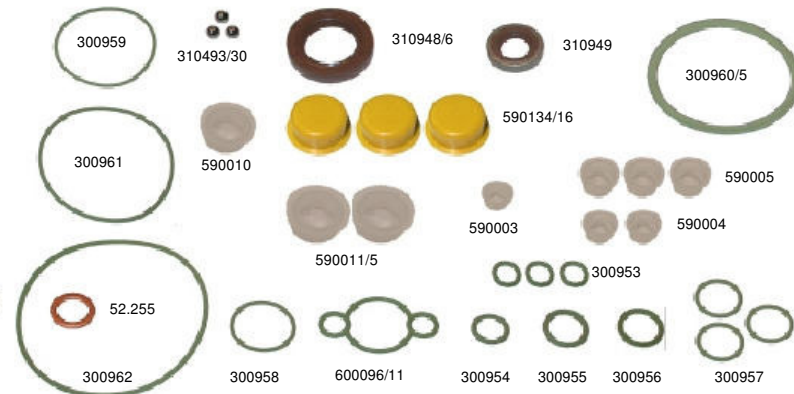

SPARE PARTS FOR DIESEL FUEL INJECTION PUMPS

Repair kit Common-Rail Bosch systems

Reference complete pump: 0.445.010.036

Cod: 600138/5

AUDI A8 3.3 TDI QUATTRO

Ref/ F 00N 201 973=974=975=976

Reference complete pump: 0.445.010.029

Cod: 600139

VW LT 28/35/46 2.8 TDI-AUDI A8 4.0-4.2 TDI - MERCEDES C 30 AMG CDI-E-G-ML-S400 CDI

Ref/ F 00N 201 973=974=975=976

Reference complete pump: 0.445.010.108

Cod: 600139/3

BMW 740 D ENGINE 398 D1 E 38/E65

Ref/ F 00N 201 973=974=975=976

SPARE PARTS FOR DIESEL FUEL INJECTION PUMPS

Repair kit Common-Rail Bosch systems

Reference complete pump: 0.445.010.045

Cod: 600139/4

MERCEDES CLK/CLS 320CDI+E 280/320 CDI+ML 280/320 CDI+R/S 280/320 CDI+S 320 CDI

Ref/ F 00N 201 973=974=975=976

BMW 730=740 D+330+525+530+535+X3+X5+VW TUAREG 3.0 TDI

Reference complete pump: 0.445.010.043

Cod: 600139/6

VOLVO S60+S80+V70+XC70+XC90 2.4D5=2.4D

Ref/ F 00N 201 973=974=975=976