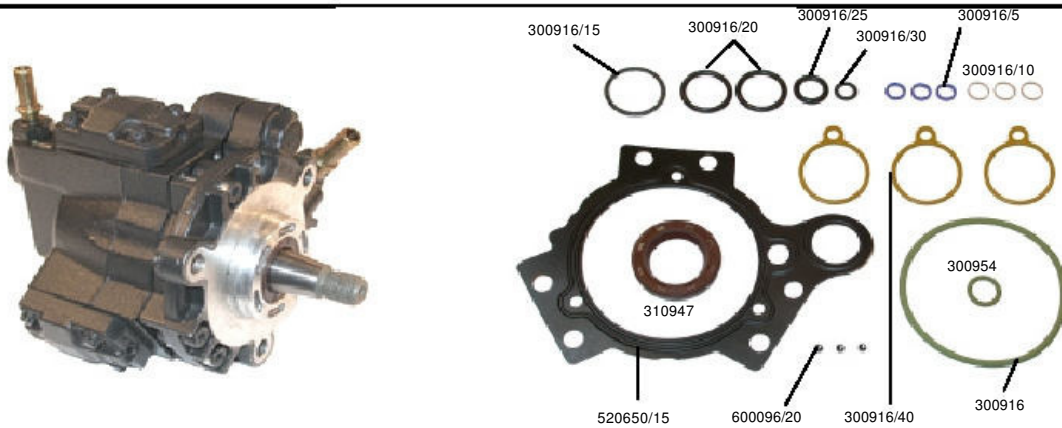

SPARE PARTS FOR DIESEL FUEL INJECTION PUMPS

Repair kit Common-Rail Siemens systems

Cod: **600143**

PEUGEOT=CITROEN=PSA 2.0 cc. 8 VALVES

REPAIR KIT SIEMENS Ref/ X39-800-300-001Z

DW10TD

Cod: **600143/3**

PEUGEOT=CITROEN=PSA 2.0 cc. 16 VALVES

REPAIR KIT SIEMENS Ref/ X39-800-300-020Z - 2 oil seals

DW10B

Cod: **600143/5**

PEUGEOT=CITROEN=PSA 1.4 cc.

REPAIR KIT SIEMENS Ref/ X39-800-300-019Z

DV4D