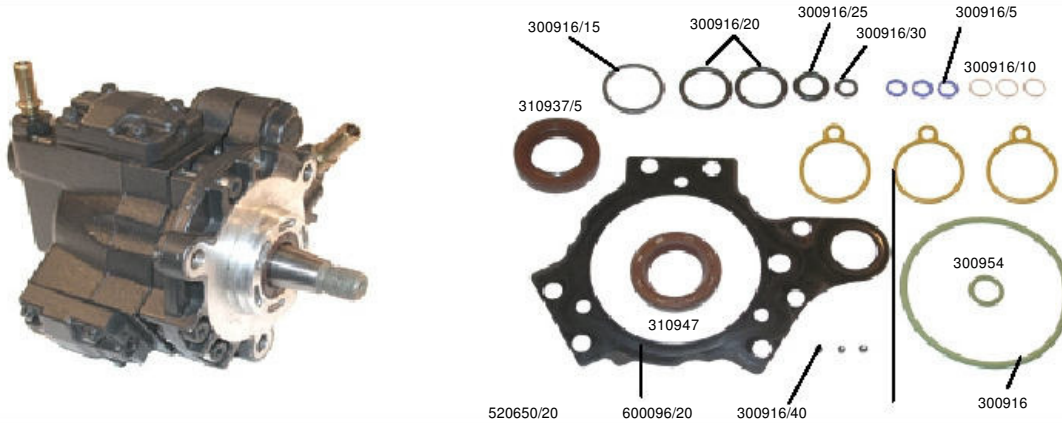

SPARE PARTS FOR DIESEL FUEL INJECTION PUMPS

Repair kit Common-Rail Siemens systems

Cod: **600143**

PEUGEOT=CITROEN=PSA 2.0 cc. 8 VALVES

REPAIR KIT SIEMENS Ref/ X39-800-300-001Z

DW10TD

Cod: **600143/3**

PEUGEOT=CITROEN=PSA 2.0 cc. 16 VALVES

REPAIR KIT SIEMENS Ref/ X39-800-300-020Z - 2 oil seals

DW10B

Cod: **600143/5**

PEUGEOT=CITROEN=PSA 1.4 cc.

REPAIR KIT SIEMENS Ref/ X39-800-300-019Z

DV4D