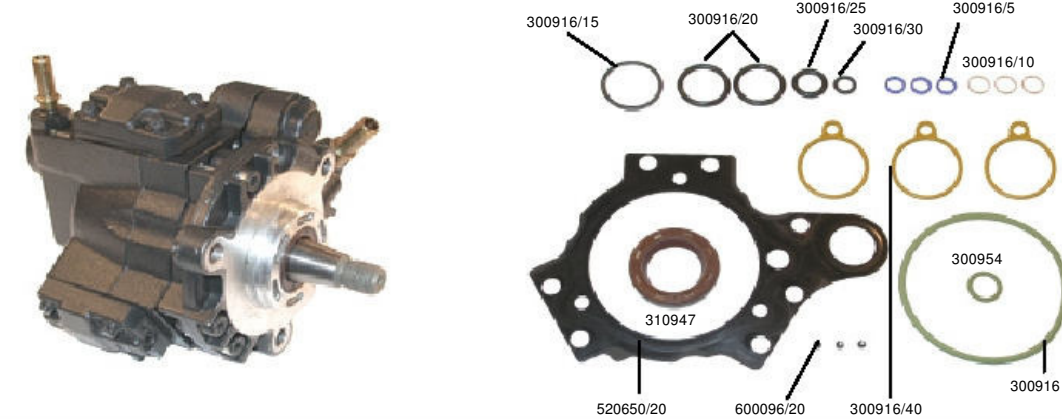

SPARE PARTS FOR DIESEL FUEL INJECTION PUMPS

Repair kit Common-Rail Siemens systems

Cod: **600143**

PEUGEOT=CITROEN=PSA 2.0 cc. 8 VALVES

REPAIR KIT SIEMENS Ref/ X39-800-300-001Z

DW10TD

Cod: **600143/3**

PEUGEOT=CITROEN=PSA 2.0 cc. 16 VALVES

REPAIR KIT SIEMENS Ref/ X39-800-300-020Z - 2 oil seals

DW10B

Cod: **600143/5**

PEUGEOT=CITROEN=PSA 1.4 cc.

REPAIR KIT SIEMENS Ref/ X39-800-300-019Z

DV4D